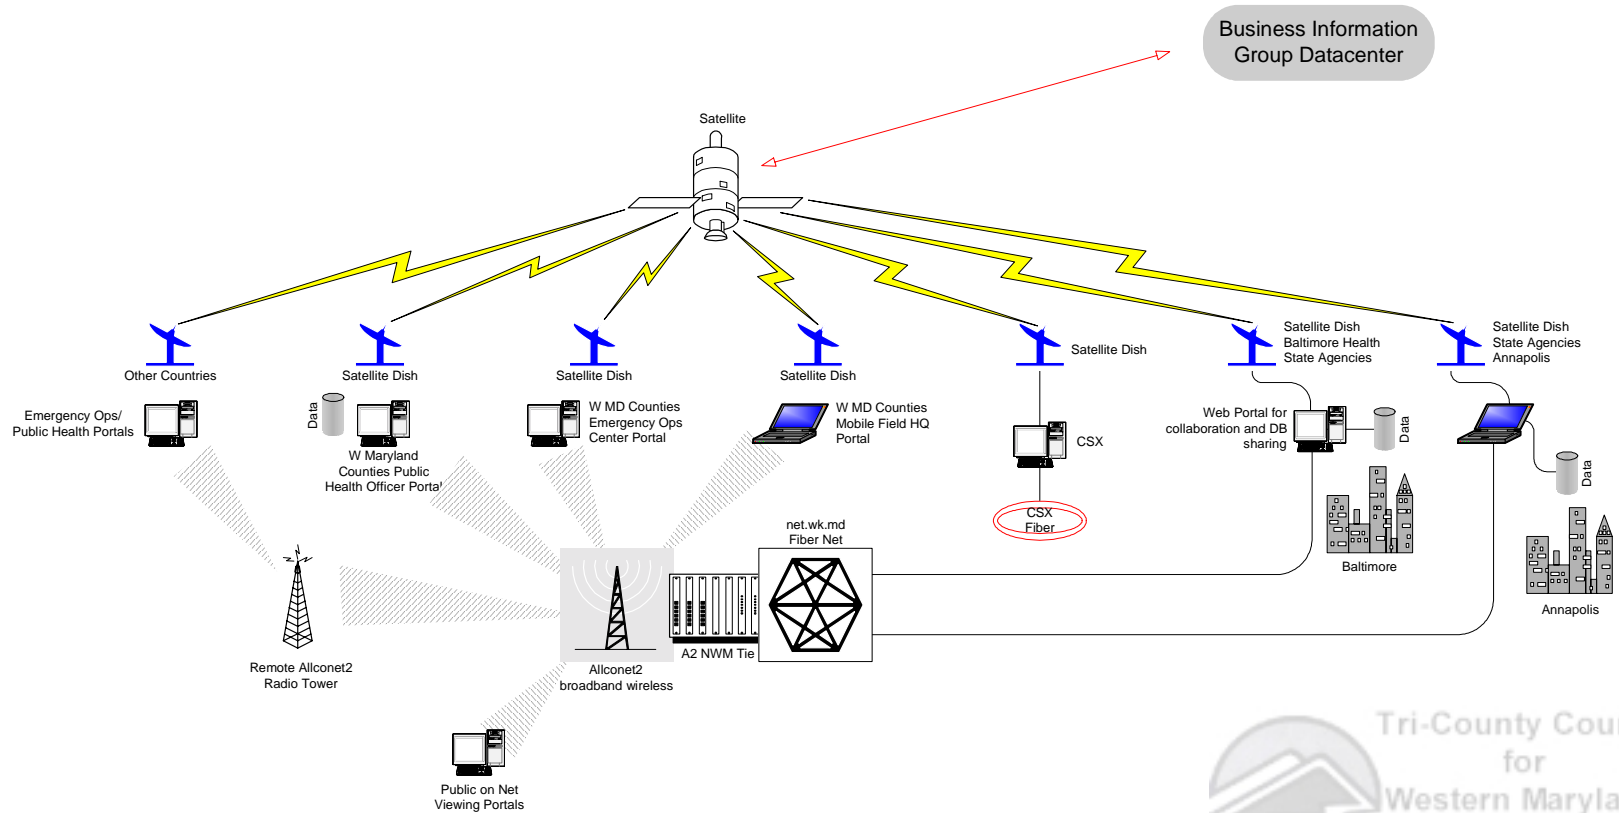

Survivable, Interoperable Emergency Communications

Presented by the:

Tri-County Council for Western Maryland
and the

Instant Area Networks team of companies

August 5, 2003

**Tri-County Council
for
Western Maryland**

Overview of Solution, Cont.

- The Tri-County Council and the Instant Area Networks Team accepted the challenge to prove a three-tier survivable system
- Pilot program assembled to prove cost-effective interoperability and survivability
- Program interoperable regionally and functionally
- Our team's belief is that by proving interoperability in the Appalachians, with its many challenges, proves that this solution could be deployed anywhere

Technical Solution Components

1. **Survivable Networks** – wireless and satellite augmenting terrestrial networks
2. **Interoperability** – seamless, homogeneous standards-based video, voice, and data communications between first responders and key public sector participants
3. **Resource Availability** – portals to critical information to support emergency efforts
4. **On-Demand Participants** – users can be added instantly, without need for purchase of equipment or application software

Instant Area Networks

Key Public Sector Participants

Instant Area Networks Core Team

- **Business Information Group (BIG)** – wireless integrators, data center
- **CyberGrad, Inc.** – video communications and collaboration software
- **Plumtree Software, Inc.** – portal, command center control
- **TLA Associates** – network design, integration and management